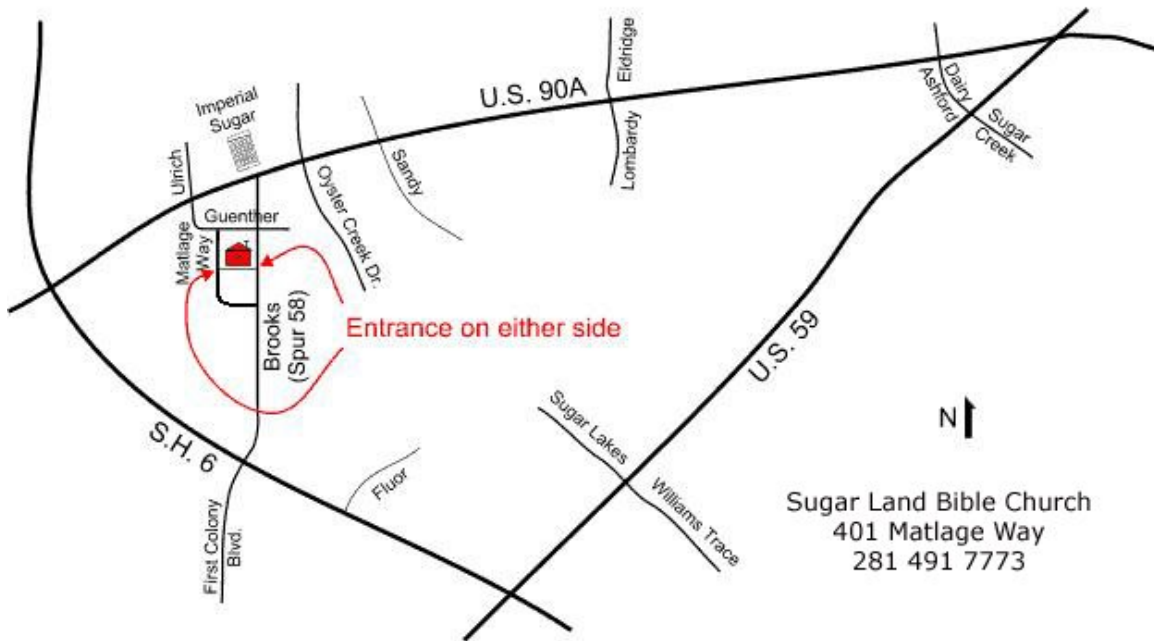

Sugar Land Bible Church

From US 59 South (heading North)
Turn Left onto Hwy 6
Proceed North, passing several lights
Turn Right onto Brooks Street
Turn Left into the Church Entrance (will have a sign)

From US 59 North (heading South)
Turn Right onto Hwy 6
Proceed North, passing several lights
Turn Right onto Brooks Street
Turn Left into the Church Entrance (will have a sign)

From Hwy 90A (heading West)
From 90A, Turn Left onto Brooks Street
Proceed past the light at Matlage Way
Turn Right into the Church Entrance (will have a sign)

From Hwy 90A (heading East)
From 90A, Turn Right onto Brooks Street
Proceed past the light at Matlage Way
Turn Right into the Church Entrance (will have a sign)

From Hwy 6 North (heading South)
From Hwy 6, turn Left onto Hwy 90A
Turn Right onto Brooks Street
Proceed past the light at Matlage Way
Turn Right into the Church Entrance (will have a sign)

From Hwy 6 South (heading North)
Proceed past Hwy 59 and pass several lights
Turn Right onto Brooks Street
Turn Left into the Church Entrance (will have a sign)